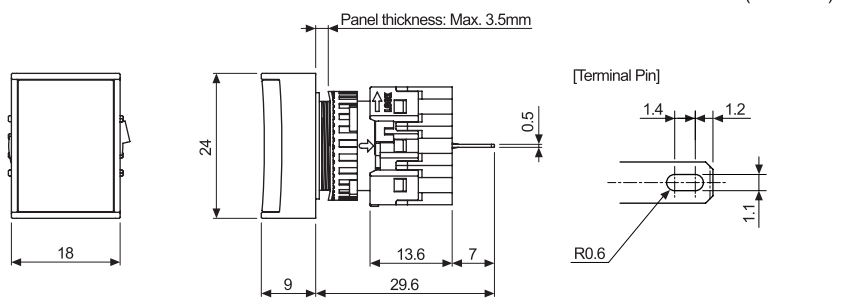

Ø16 Pilot Lights

Type	Appearance	Model	Contact block	LED block
			C contact	DC voltage
Flat rectangular (half guard), extended		L16RRT-H□5	—	1 (5VDC)
		L16RRT-H□12		1 (12VDC)
		L16RRT-H□24		1 (24VDC)

※□ indicates color: **R**, **B**, **G**, **Y**, **W**
※The light unit and LED blocks are sold separately.
(light unit: bold letters, LED block: regular letters)
※The LED color is the same as the control unit.

• Dimensions

※For panel cut-out dimensions, please refer to page A-48.

Control Switches

Ø16

Ø22/25

Ø30

□30

Push Button Switches

Round

Square

Rectangular

Selector Switches

Round

Square

Rectangular

Key Selector Switches

Round

Square

Rectangular

Double Push Button Switches

Mushroom-head Push Button Switches

Emergency Switches

Pilot Lights

Accessories

Buzzers