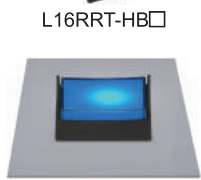

## Ø16 Pilot Lights (L16RR Series)

Type	Appearance	Model	Contact block	LED block
			C contact	DC voltage
Flat round, extended	 L16RR-EY□	L16RR-E□5	—	1 (5VDC)
		L16RR-E□12		1 (12VDC)
		L16RR-E□24		1 (24VDC)
※□ indicates color: <b>R</b> , <b>B</b> , <b>G</b> , <b>Y</b> , <b>W</b> ※The light unit and LED blocks are sold separately. (light unit: bold letters, LED block: regular letters) ※The LED color is the same as the control unit.				
• Dimensions (unit: mm) <div style="display: flex; justify-content: space-around; align-items: flex-start;">    </div> <p style="text-align: right;">※For panel cut-out dimensions, please refer to page A-48.</p>				

Type	Appearance	Model	Contact block	LED block
			C contact	DC voltage
Flat square (half guard), extended	 L16RRS-HG□	L16RRS-H□5	—	1 (5VDC)
		L16RRS-H□12		1 (12VDC)
		L16RRS-H□24		1 (24VDC)
※□ indicates color: <b>R</b> , <b>B</b> , <b>G</b> , <b>Y</b> , <b>W</b> ※The light unit and LED blocks are sold separately. (light unit: bold letters, LED block: regular letters) ※The LED color is the same as the control unit.				
• Dimensions (unit: mm) <div style="display: flex; justify-content: space-around; align-items: flex-start;">    </div> <p style="text-align: right;">※For panel cut-out dimensions, please refer to page A-48.</p>				

※□ indicates color: **R**, **B**, **G**, **Y**, **W**  
 ※The light unit and LED blocks are sold separately.  
 (light unit: bold letters, LED block: regular letters)  
 ※The LED color is the same as the control unit.